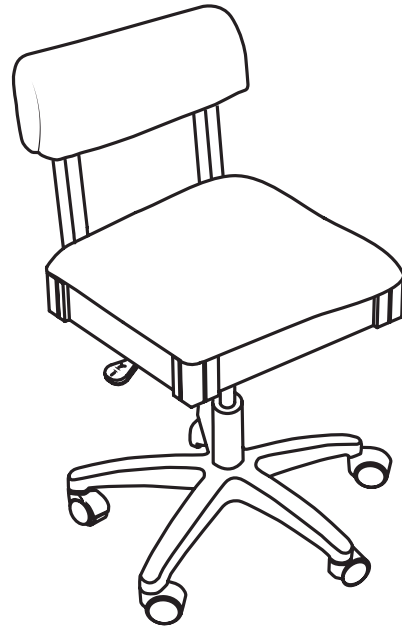

Height Adjustable Sewing Chair