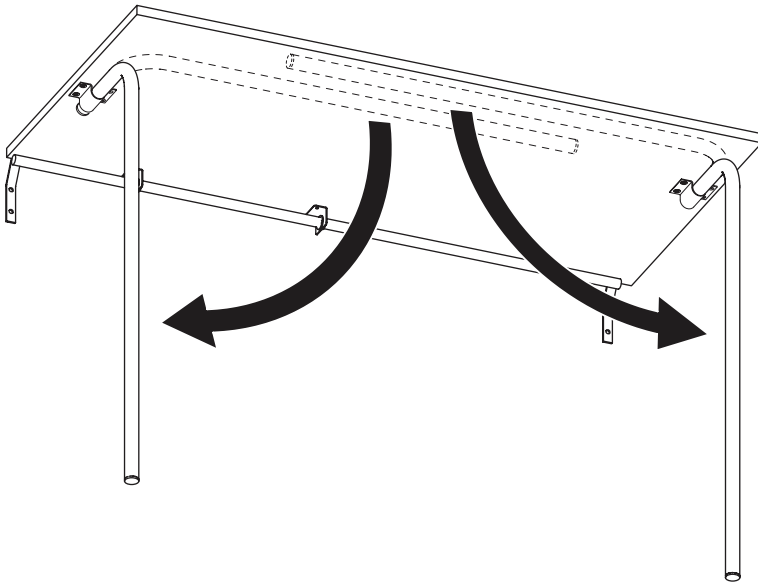

Attaching the Quilt Leaf

Included:

4x14 Screw **z4**

Needed:

Phillips Screwdriver 

NOTE: This job is best accomplished by 2 people.

Remove the Quilt Leaf from the box and place it on a carpeted or otherwise protected surface. Pull the legs out until you hear the locking pin click. Your Quilt Leaf legs are now locked in place and will help support the quilt leaf while you attach it. Have one person hold the quilt leaf steady while the other attaches the brackets to the back of the cabinet.

Position the Quilt Leaf at the back of your cabinet.

Attaching the Quilt Leaf

Attaching the Quilt Leaf

Congratulations! Your new Harriet Quilt Leaf is ready for use!

The quilt leaf can be slid along the bar for extra project support where you need it. To move the Quilt Leaf, lift up slightly on the panel and slide along the rod.