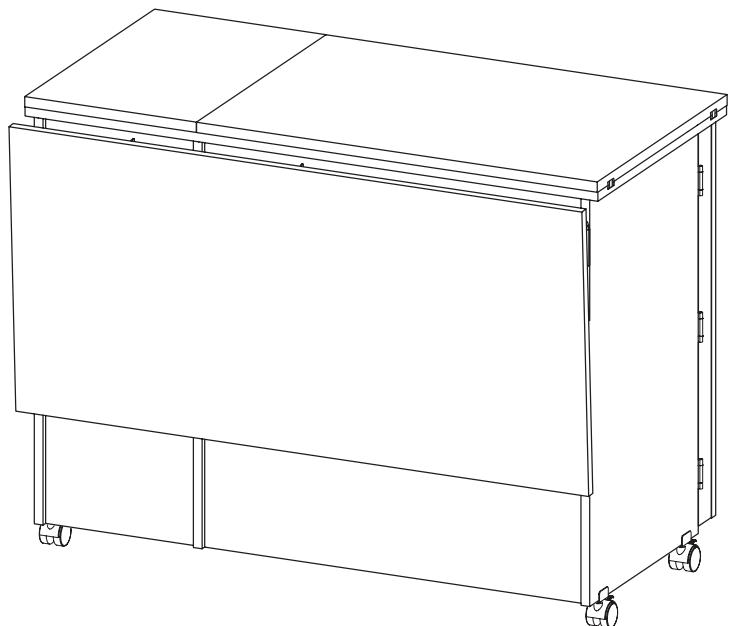

Congratulations! A better sewing experience awaits!