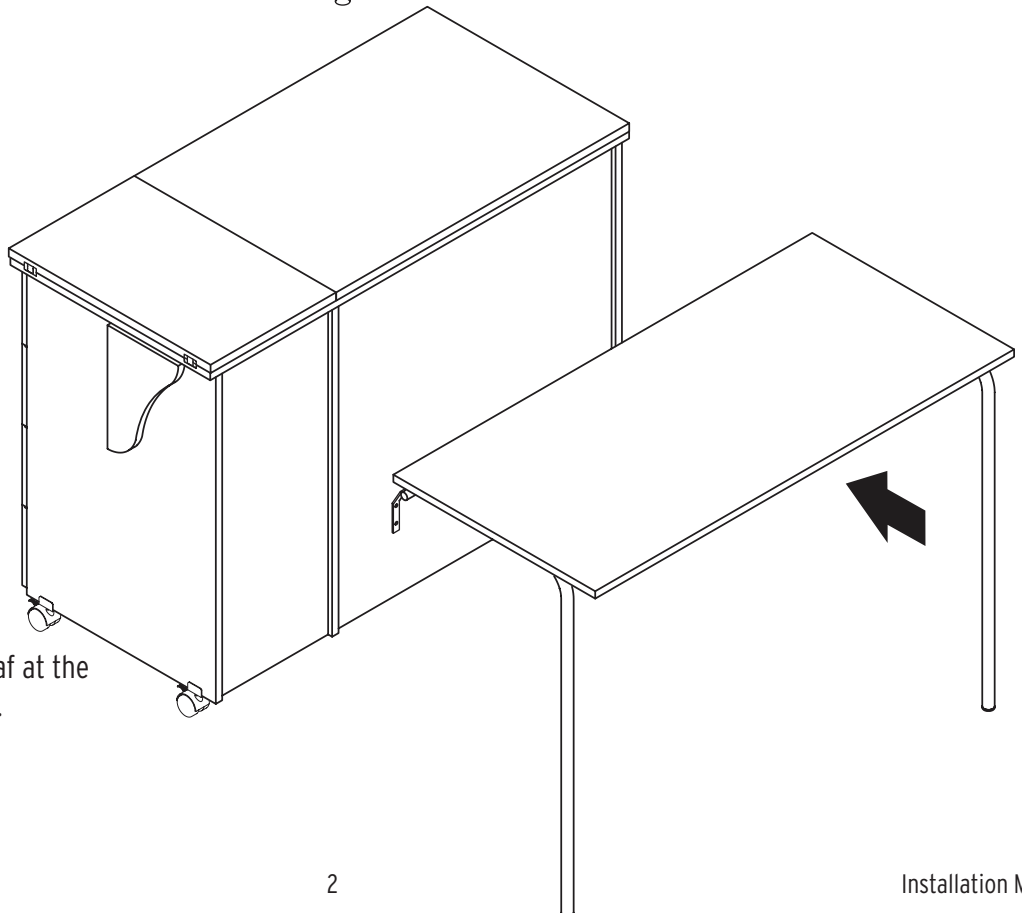

Attaching the Quilt Leaf

Included:

4x14 Screw **z4**

Needed:

Phillips Screwdriver 

NOTE: This job is best accomplished by 2 people.

Remove the Quilt Leaf from the box and place it on a carpeted or otherwise protected surface. Pull the legs out until you hear the locking pin click. Your Quilt Leaf legs are now locked in place and will help support the quilt leaf while you attach it. Have one person hold the quilt leaf steady while the other attaches the brackets to the back of the cabinet.

Position the Quilt Leaf at the back of your cabinet.

Attaching the Quilt Leaf

Attaching the Quilt Leaf

Congratulations! Your new Harriet Quilt Leaf is ready for use!

The quilt leaf can be slid along the bar for extra project support where you need it. To move the Quilt Leaf, lift up slightly on the panel and slide along the rod.