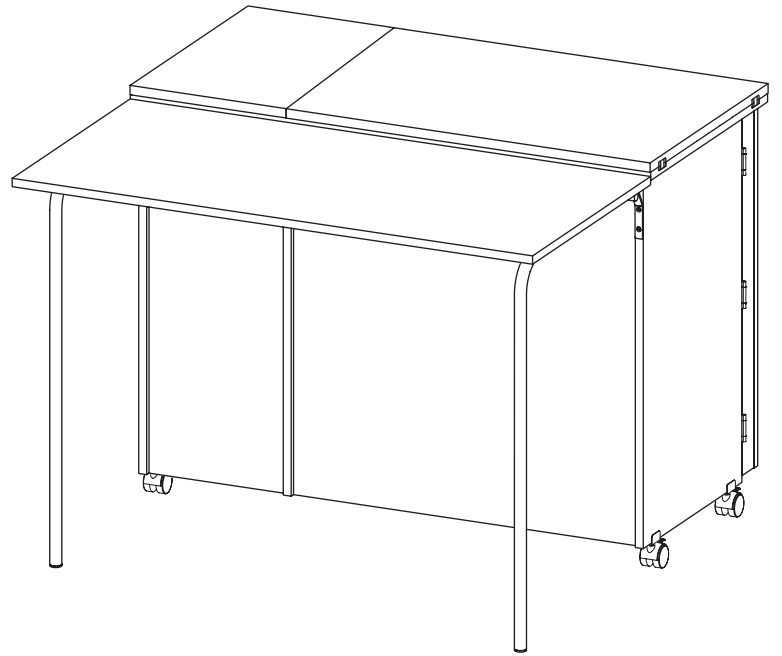

Attaching the Quilt Leaf

Included:

4x14 Screw **z4**

Needed:

Phillips Screwdriver 

NOTE: This job is best accomplished by 2 people.

Remove the Quilt Leaf from the box and place it on a carpeted or otherwise protected surface. Pull the legs out until you hear the locking pin click. Your Quilt Leaf legs are now locked in place and will help support the quilt leaf while you attach it. Have one person hold the quilt leaf steady while the other attaches the brackets to the back of the cabinet.

Position the Quilt Leaf at the back of your cabinet.

Attaching the Quilt Leaf

Attaching the Quilt Leaf

Congratulations! Your new Harriet Quilt Leaf is ready for use!

The quilt leaf can be slid along the bar for extra project support where you need it. To move the Quilt Leaf, lift up slightly on the panel and slide along the rod.