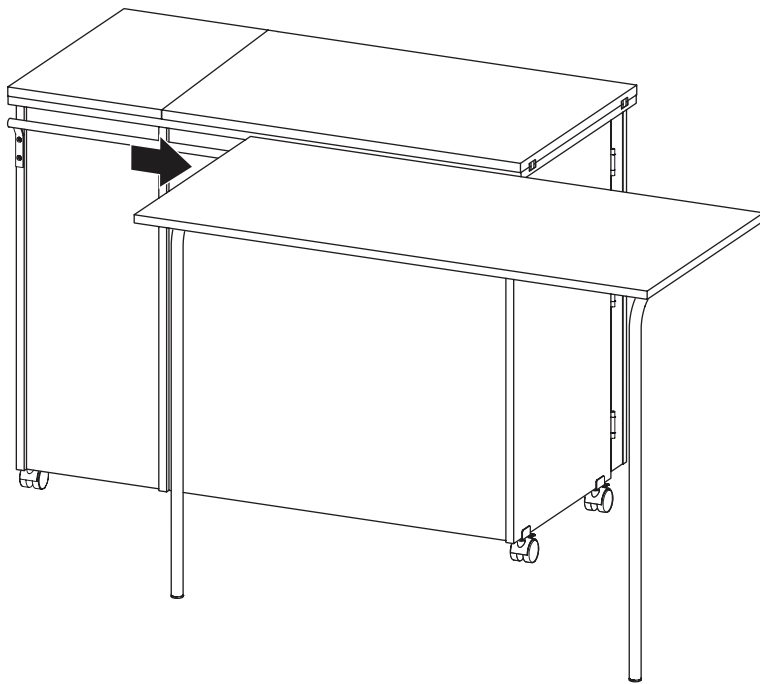

Attaching the Quilt Leaf

Included:

4x14 Screw **z4**

Needed:

Phillips Screwdriver 

NOTE: This job is best accomplished by 2 people.

Remove the Quilt Leaf from the box and place it on a carpeted or otherwise protected surface. Pull the legs out until you hear the locking pin click. Your Quilt Leaf legs are now locked in place and will help support the quilt leaf while you attach it. Have one person hold the quilt leaf steady while the other attaches the brackets to the back of the cabinet.

Position the Quilt Leaf at the back of your cabinet.

Attaching the Quilt Leaf

Attaching the Quilt Leaf

Congratulations! Your new Harriet Quilt Leaf is ready for use!

The quilt leaf can be slid along the bar for extra project support where you need it. To move the Quilt Leaf, lift up slightly on the panel and slide along the rod.