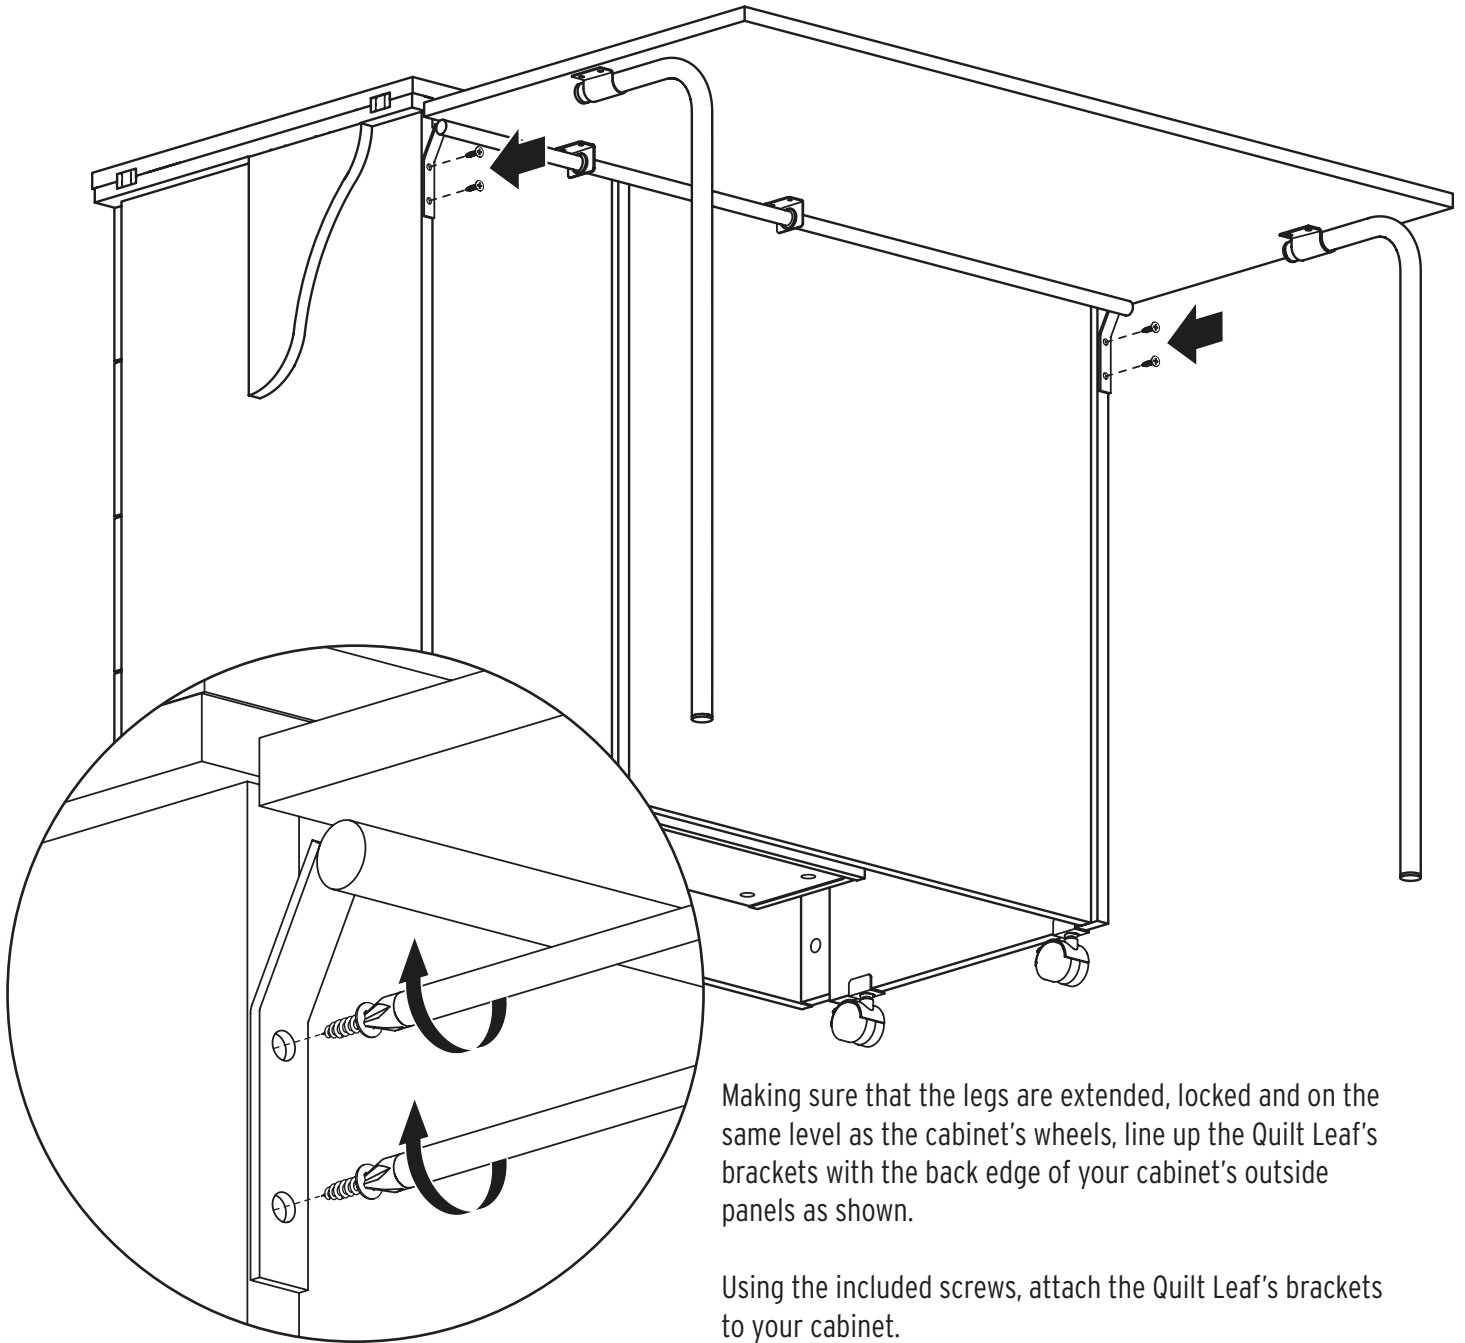

Attaching the Quilt Leaf

Included:

4x14 Screw **z4**

Needed:

Phillips Screwdriver 

NOTE: This job is best accomplished by 2 people.

Remove the Quilt Leaf from the box and place it on a carpeted or otherwise protected surface. Pull the legs out until you hear the locking pin click. Your Quilt Leaf legs are now locked in place and will help support the quilt leaf while you attach it. Have one person hold the quilt leaf steady while the other attaches the brackets to the back of the cabinet.

Position the Quilt Leaf at the back of your cabinet.

Attaching the Quilt Leaf

Attaching the Quilt Leaf

Congratulations! Your new Harriet Quilt Leaf is ready for use!

The quilt leaf can be slid along the bar for extra project support where you need it. To move the Quilt Leaf, lift up slightly on the panel and slide along the rod.

When you are finished using your Quilt Leaf, unlock the legs by pressing on the lock pins and fold the legs down. Then, fold the Quilt Leaf down to rest along the back of your cabinet.

Do not move your cabinet with the Quilt Leaf extended.