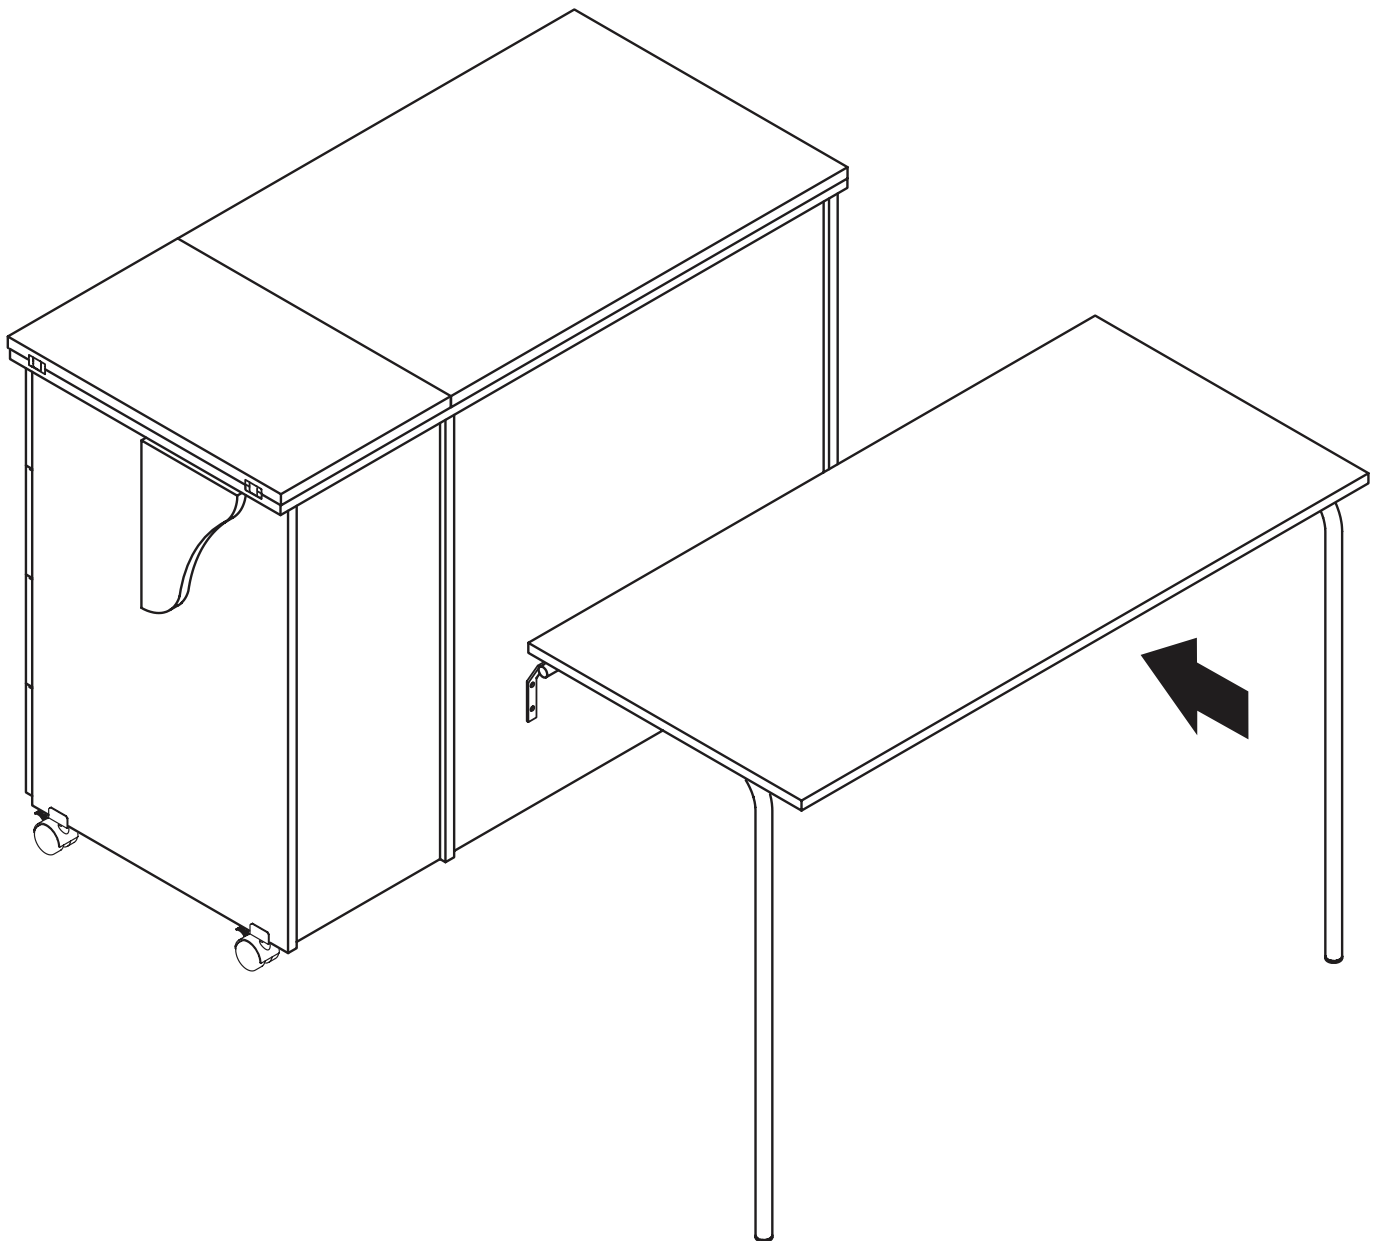

INSTALLATION MANUAL

Harriet Quilt Leaf

ITEM NO.: 305QE Teak
311QE Ash White